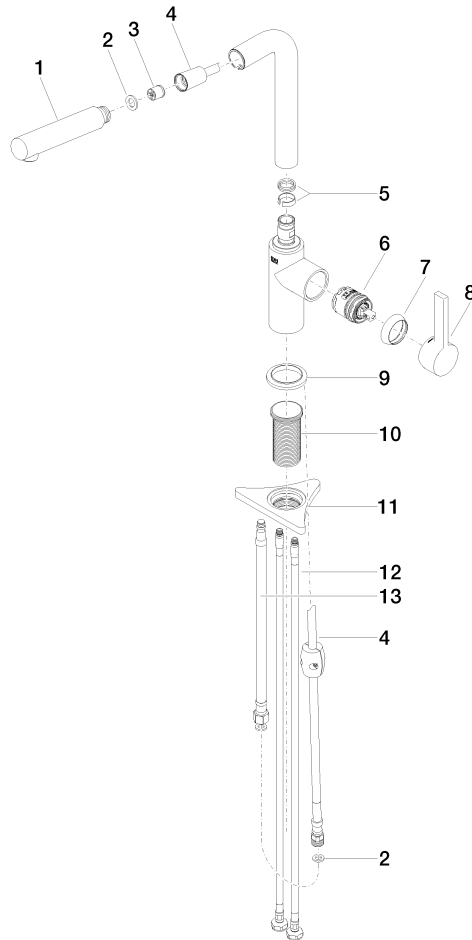

## DORNBRACHT PIUR Single-lever mixer Pull-out - Chrome

---

33 950 210

- 204mm projection
- pivotable spout 360°
- air-enriched flow
- max. flow 8 l/min at 3 bar flow pressure
- fabric braided hose 1500 mm

Intrinsic protection against back flow.

	Chrome	33 950 210-00
	Soft Black	33 950 210-69
	Brushed Nickel	33 950 210-70

**DORNBRAUCH PIUR Single-lever mixer Pull-out - Chrome**

33 950 210

**Flow rate chart**

**Certificates**

Belgaqua\_23-012- ACS\_23 ACC NY AbP\_10138.  
27\_3. 306.

**DORNBACHT PIUR Single-lever mixer Pull-out - Chrome**

33 950 210

Parts for other finishes can be found here: [Soft Black](#)

**Spare parts list**

No.	Item Number	Name	Quantity used	Delivery time
1	90 12 11 180 00-00	shower	1	2
2	90 14 05 081 00 90	seal	1	2
3	90 23 01 051 00 90	flow reducer	1	2
4	90 30 02 101 00 90	hose	1	2
5	90 14 15 060 00 90	gasket kit	1	2
6	90 15 05 060 00 90	cartridge	1	2
7	90 28 30 011 00-00	cover	1	2
8	90 20 21 001 00-00	handle	1	2
9	90 27 21 001 00-00	rosette	1	2
10	90 30 01 200 00 90	shaft	1	2
11	90 23 10 003 00 90	fixing set	1	2
12	04 30 04 101 00 90	hose	2	2
13	90 30 04 110 00 90	hose	1	2